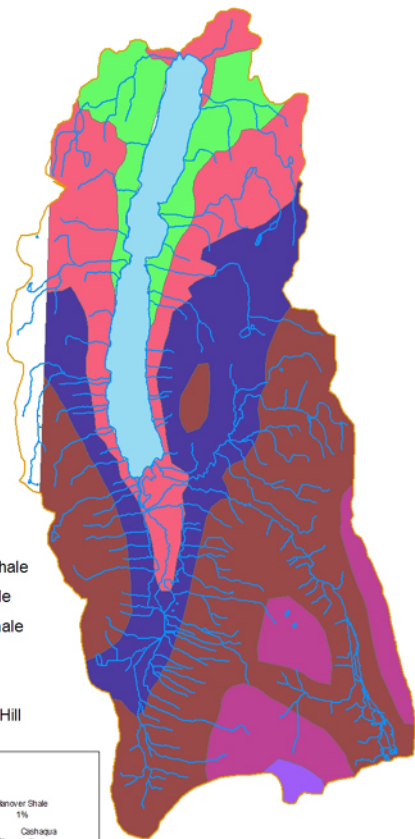

Conesus Lake Use

Legend

- Streams
- Lake
- Watershed

Bedrock

- West River Shale
- Hanover Shale
- Cashaqua Shale
- West Hill Fm
- Nunda Fm
- Lower Beers Hill

Bedrock