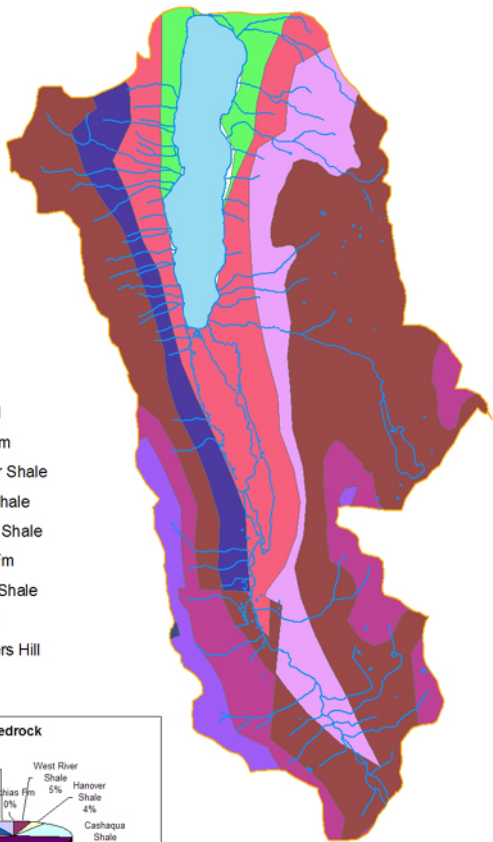

Honeoye Bedrock

Legend

- Streams
- Lake
- Watershed
- Machias Fm
- West River Shale
- Hanover Shale
- Cashaqua Shale
- West Hill Fm
- Beers Hill Shale
- Nunda Fm
- Lower Beers Hill

Bedrock