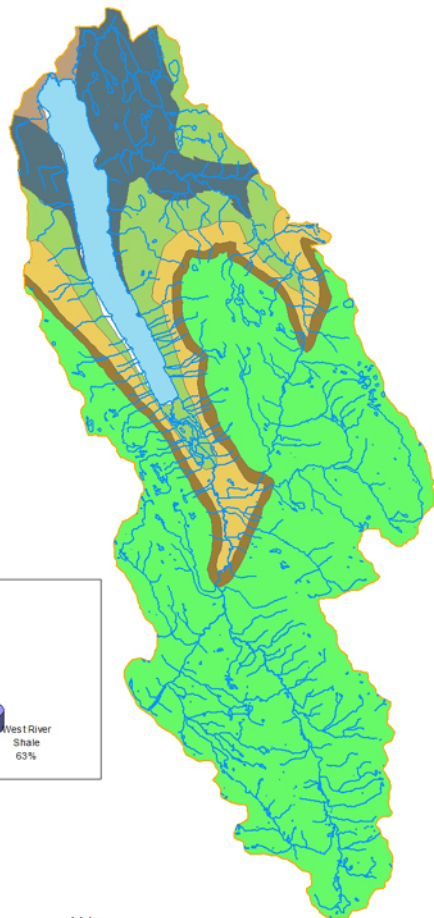

Owasco Bedrock

Legend

- Streams
- Lake
- Watershed
- West River Shale
- Ludlowville Fm
- Moscow Fm
- Marcellus Fm
- Skaneateles Fm
- Tully Limestone

Bedrock