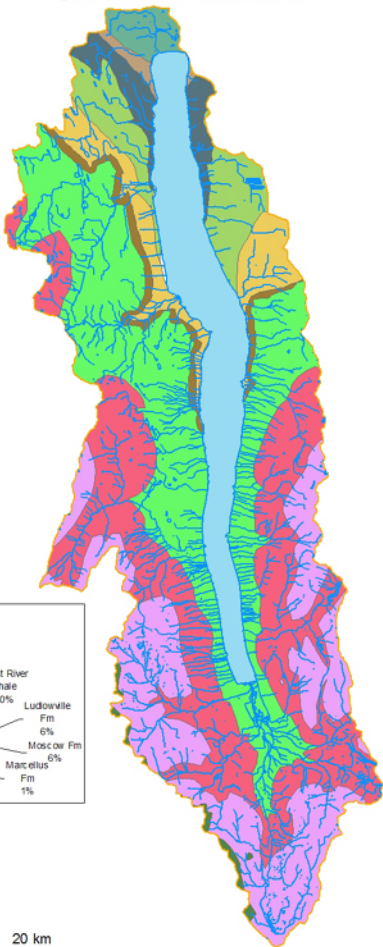

Seneca Bedrock

Legend

-  Stream
-  Lake
-  Watershed
-  West River Shale
-  Ludlowville Fm
-  Moscow Fm
-  Marcellus Fm
-  Skaneateles Fm
-  Onondaga Limestone
-  Cashaqua Shale
-  Tully Limestone
-  Beers Hill Shale
-  Gardeau Fm

Bedrock